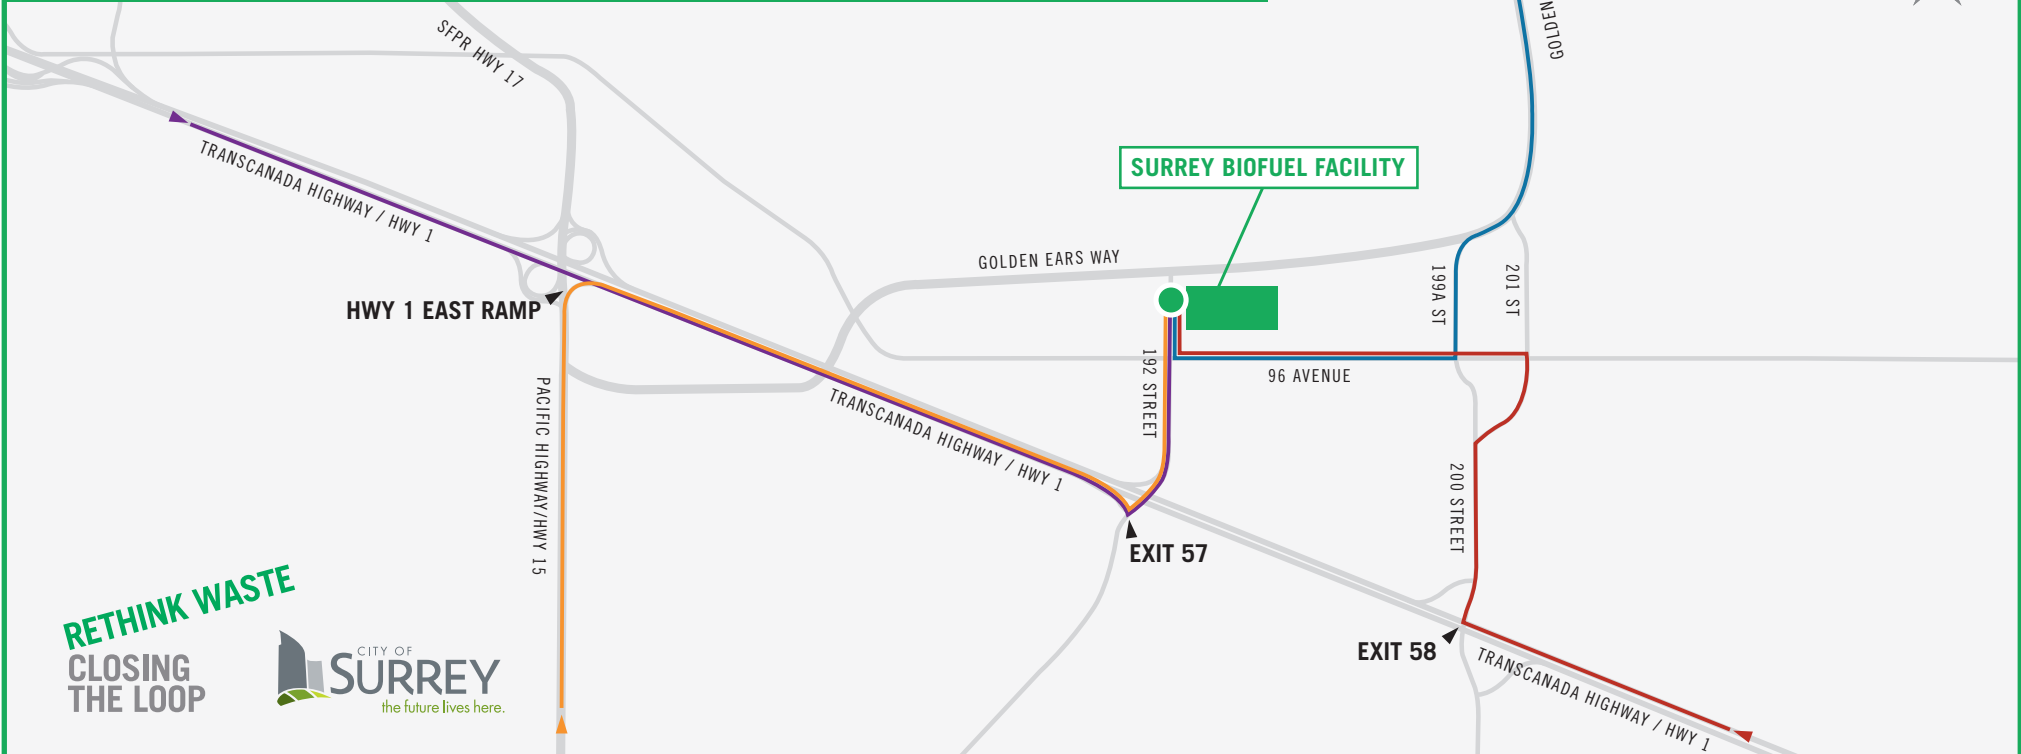

DIRECTIONAL MAP TO SURREY BIOFUEL FACILITY

9752 192 Street, Surrey BC V4N 4C7

RETHINK WASTE
CLOSING
THE LOOP

Starting location: Vancouver (from Hwy 1 heading East)

- Follow Hwy 1 E to 192 St
- Take exit 57 for 192 St
- Turn left onto 192 St
- Surrey Biofuel Facility will be on the right

Starting location: Langley (from Hwy 1 heading West)

- Head west on Hwy 1 W
- Take exit 58 for 200 St N
- Merge onto 200 St
- 200 St turns slightly right and becomes 201 St
- Turn left onto 96 Ave
- Turn right onto 192 St
- Surrey Biofuel Facility will be on the right

Starting location: South Surrey/USA (from Hwy 15/Pacific Hwy)

- Head north on Hwy 15
- Use the right lane to take the Hwy 1 E ramp
- Merge onto Hwy 1 E
- Take exit 57 for 192 St
- Turn left onto 192 St
- Surrey Biofuel Facility will be on the right

Starting location: Pitt Meadows/Maple Ridge (from Golden Ears Way)

- Head south on Golden Ears Bridge (becomes Golden Ears Way)
- Use the right lane to take the ramp onto Golden Ears Way toward Langley/Hope (becomes 199A St)
- Turn right onto 96 Ave
- Turn right onto 192 St
- Surrey Biofuel Facility will be on the right